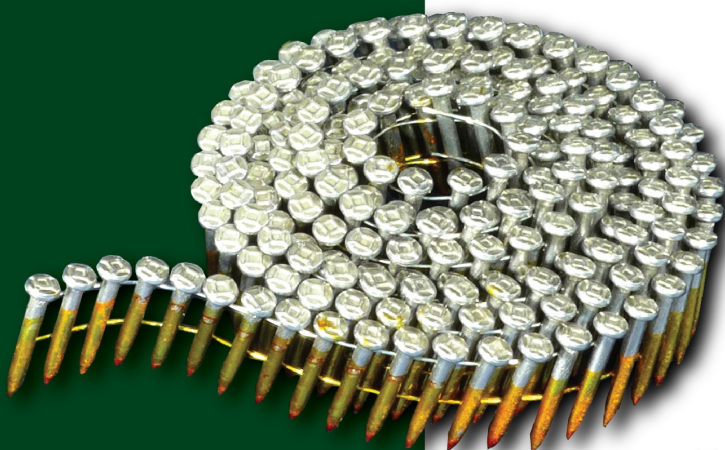

ULTRA STAINLESS PINS

For **ATTACHING SIDING & TRIM**
To **STEEL, BLOCK** or **CONCRETE**

- **Fiber Cement Lap Siding**
- **3/4" & 5/4" Hardie Trim
& Corner Boards**
- **Furring Strips**
- **Copper & Metal Flashing**
- **Exterior Gypsum & Plywood**